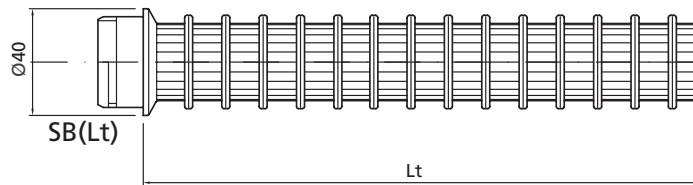

CB8

COLLETORE A 8 VIE INCLINATE - Attacco baionetta 8 WAY ORIENTATED COLLECTOR - Bayonet connection

- Distributori economici per filtri per piscine ed irrigazione con portate elevate
- *Inexpensive distributors for swimming pools and irrigation filters with high flow rates*

Fessure Slot width	Lt	Ø
0.25 mm	85	283
	113	340
	143	398
	185	480
	210	530
	240	590
	270	646
	312	728
	339	780
	367	835
	397	895
	439	976
464	1030	

Materiale/Material: ABS - PP