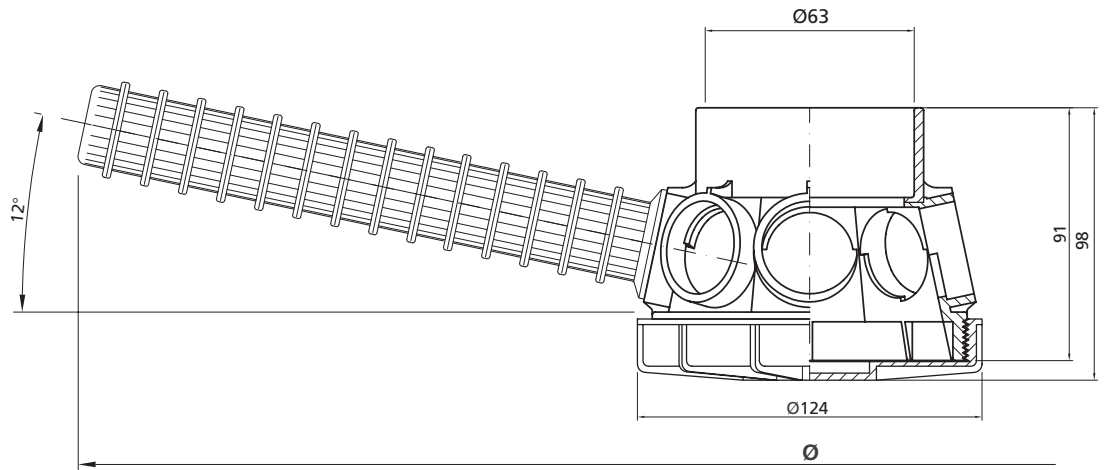

CB8

COLLETORE A 8 VIE INCLINATE - Attacco baionetta 8 WAY ORIENTATED COLLECTOR - Bayonet connection

- Distributori economici per filtri per piscine ed irrigazione con portate elevate
- *Inexpensive distributors for swimming pools and irrigation filters with high flow rates*

Fessure Slot width	Lt	Ø
0.25 mm	85	283
	113	340
	143	398
	185	480
	210	530
	240	590
	270	646
	312	728
	339	780
	367	835
	397	895
	439	976
464	1030	

Materiale/Material: ABS - PP