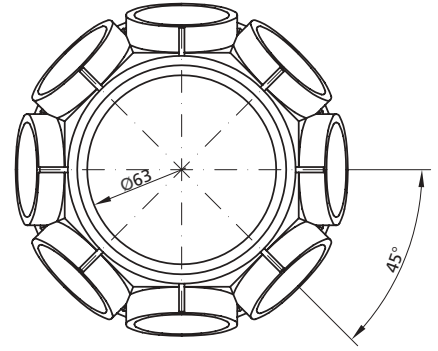

CB8

COLLETORE A 8 VIE INCLINATE - Attacco baionetta 8 WAY ORIENTATED COLLECTOR - Bayonet connection

- Distributori economici per filtri per piscine ed irrigazione con portate elevate
- *Inexpensive distributors for swimming pools and irrigation filters with high flow rates*

Fessure Slot width	Lt	Ø
0.25 mm	85	283
	113	340
	143	398
	185	480
	210	530
	240	590
	270	646
	312	728
	339	780
	367	835
	397	895
	439	976
464	1030	

Materiale/Material: ABS - PP